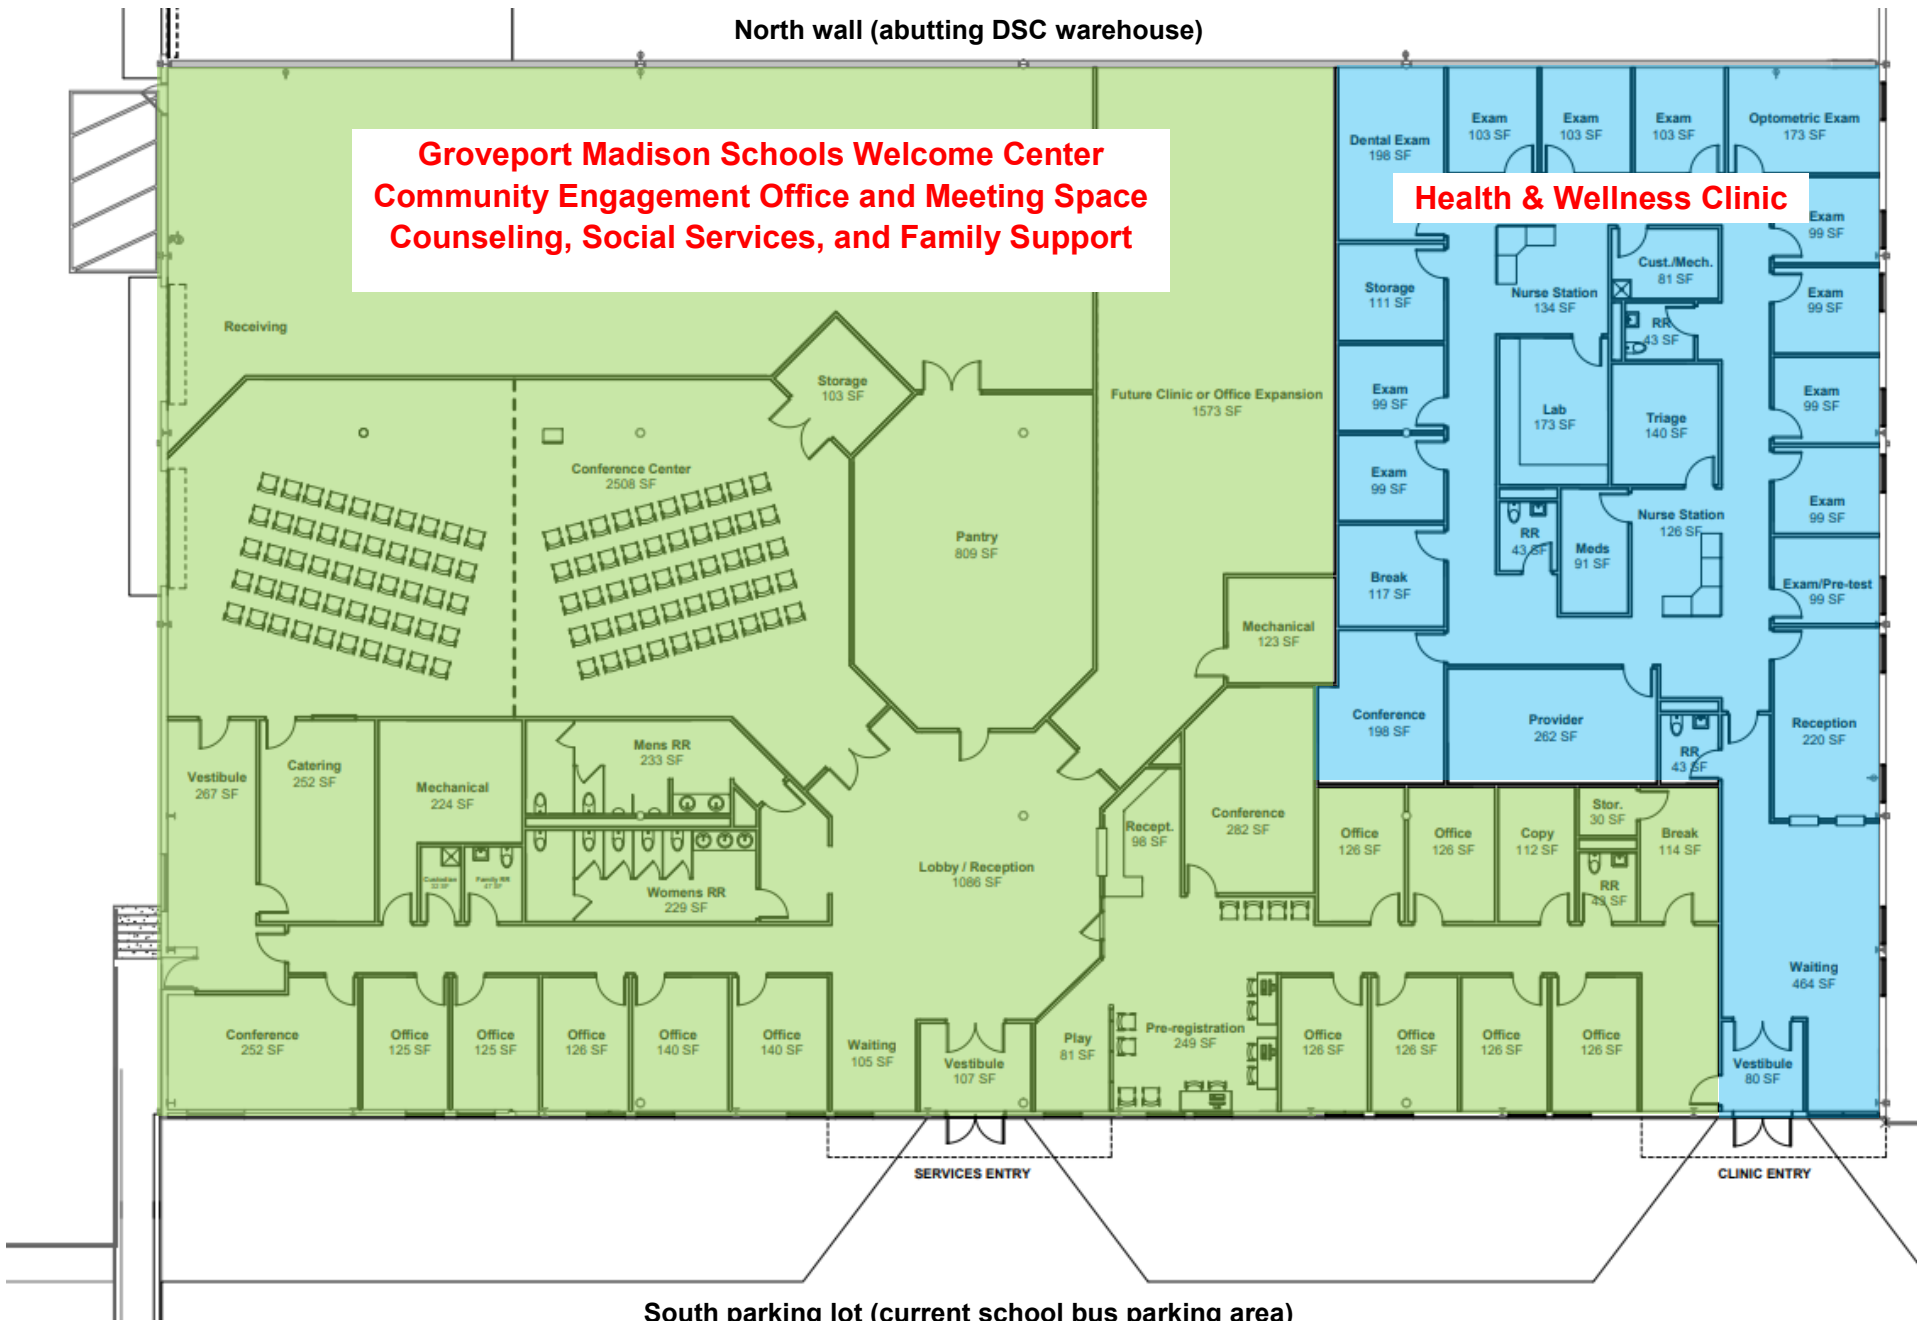

**GROVEPORT
MADISON
SCHOOLS**

District Service Center (DSC) Proposed Renovation of Existing Space

North wall (abutting DSC warehouse)

**Groveport Madison Schools Welcome Center
Community Engagement Office and Meeting Space
Counseling, Social Services, and Family Support**

Health & Wellness Clinic

South parking lot (current school bus parking area)